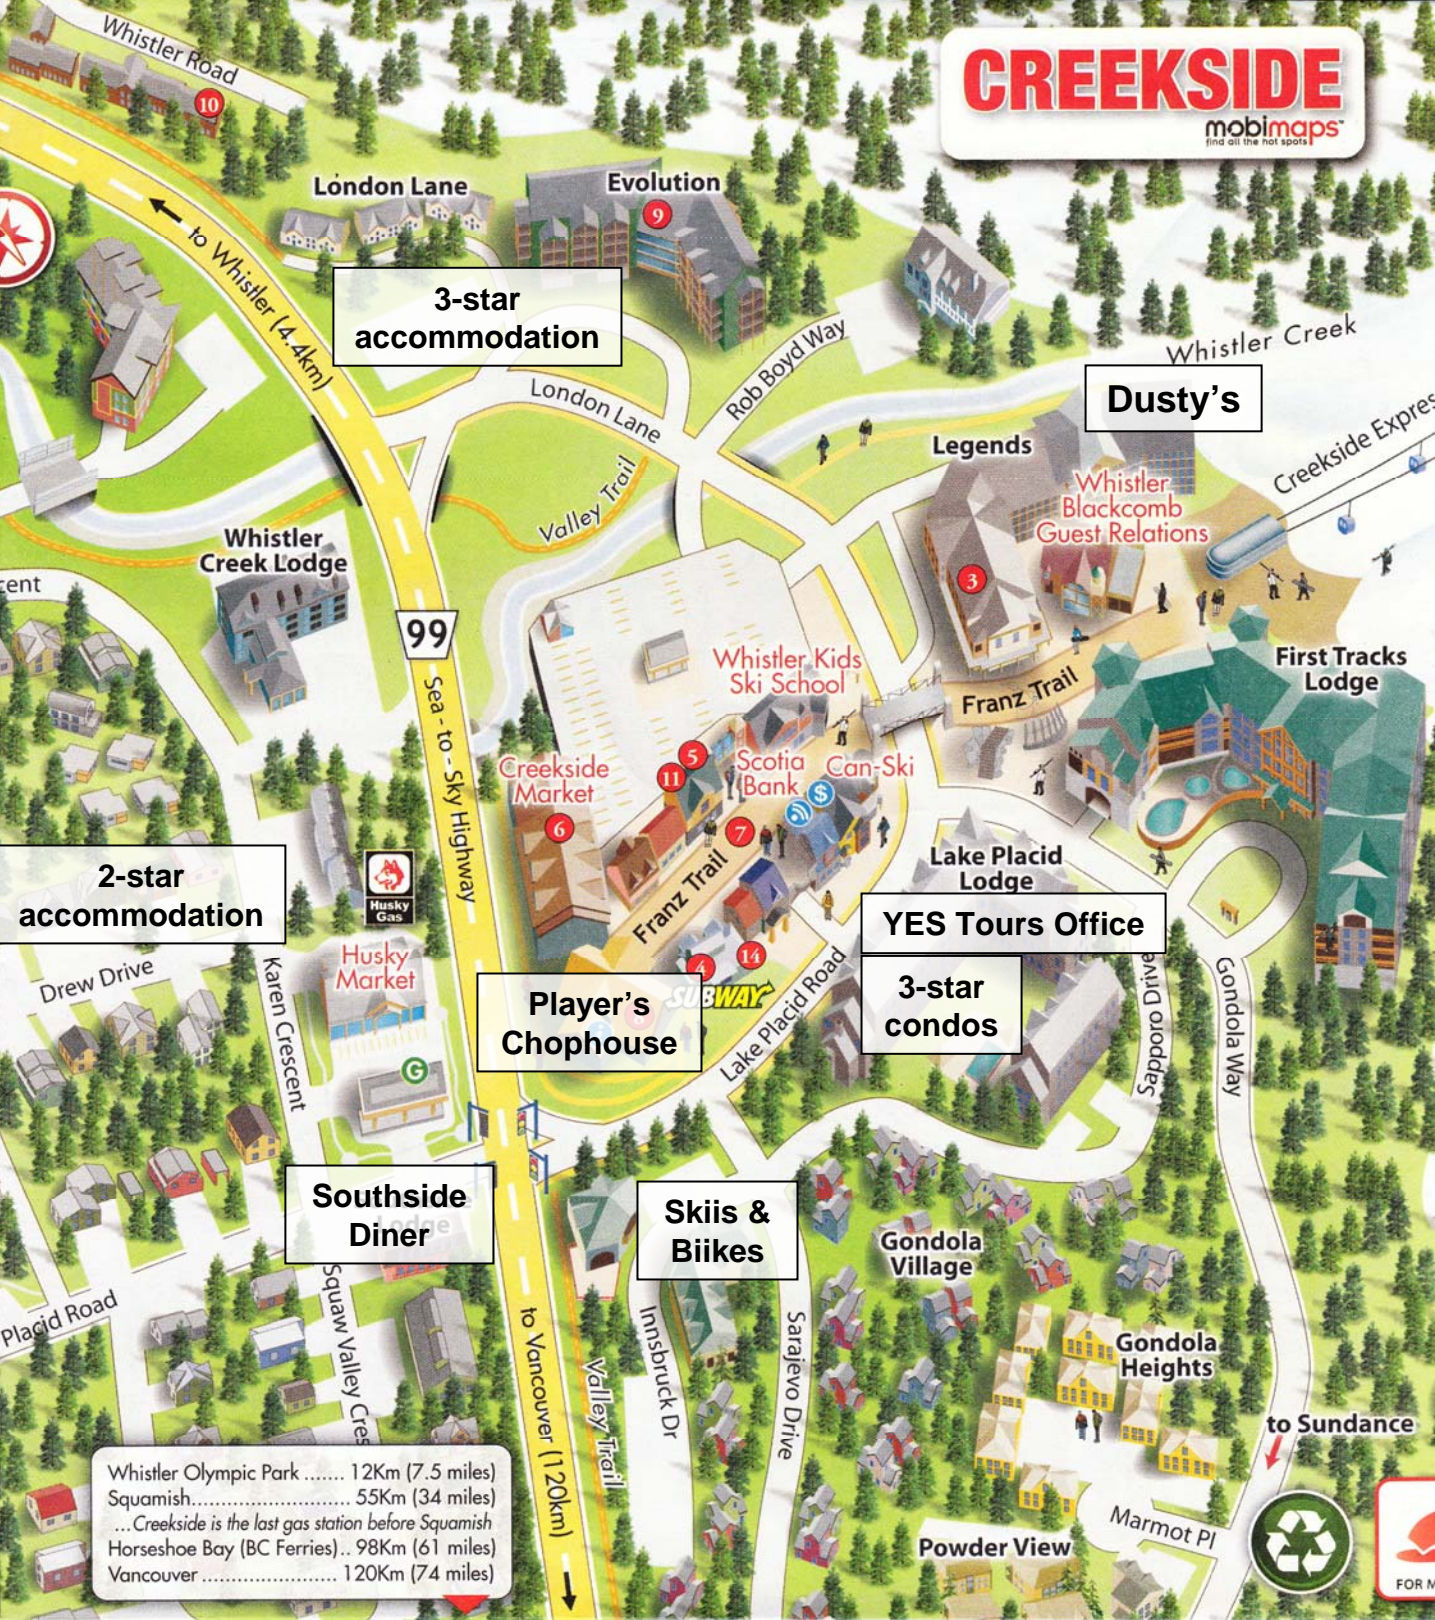

CREEKSIDE

mobimaps™
find all the hot spots

3-star accommodation

Dusty's

2-star accommodation

YES Tours Office

Player's Chophouse

3-star condos

Southside Diner

Skis & Bikes

Whistler Olympic Park 12Km (7.5 miles)
Squamish..... 55Km (34 miles)
... Creekside is the last gas station before Squamish
Horseshoe Bay (BC Ferries) .. 98Km (61 miles)
Vancouver 120Km (74 miles)